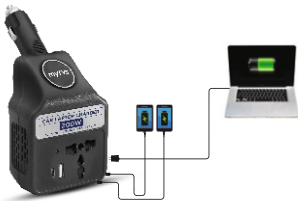

Car Laptop & Mobile Charger

1+ Year EXTENDED WARRANTY

TLC-28

Electric Socket

1 C-Type Port

1 USB Port

4.8A

Fast Charging

Compatible