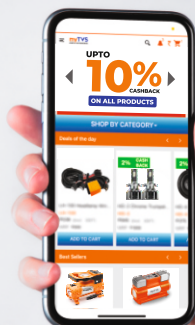

Metal Wipers

Long Lasting

Smooth Action

Crystal Clean

myTVS Mobile App for
RETAILERS

Scan to download myTVS app

air 
Go

WT-1