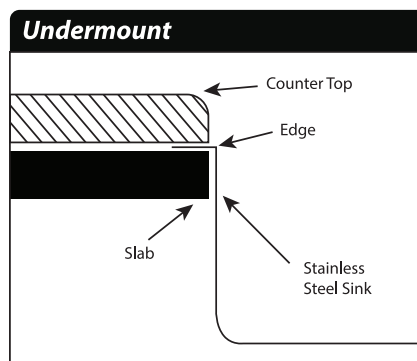

INSTALLATION INSTRUCTIONS

1) Do not install the Hindware Granite Sink till all the civil, electrical, carpentry & plumbing work in kitchen are done.
2) Unpack new sink from box and check the sinks for any damage.
3) Cut the granite/marble top with required cutting tool in correct size.
4) Check if the edges of top are even.
5) Carefully lay the fixing chemicals/cement below the beaded edge of the sink.
6) Fix the clean drain coupling in sink drain hole with waste pipe.
7) Prevent contact with water till sink is fixed.
8) Identify the pre-marked tap holes you need to drill. Using one hole saw, drill out the tap hole part from the underside of the sink and finish drilling the hole from the upper surface to ensure clean hole.

TERMS OF WARRANTY

<i>Granite Sinks</i>	<i>304 Stainless Steel Sinks</i>
Hindware Kitchen Ensemble Granite Sinks are warranted for the 5 years of the product against any manufacturing defects. This warranty is extended only to the original purchaser for normal residential use. Product replacement does not include transportation cost, installation cost, or any other charges for such items as diagnosis or replacement of any component part, faucet or any other expenses. Hindware Home Innovation Limited reserves the right to examine product and its installation prior to replacement. Waste coupling and other accessories are not covered under warranty. Our Warranty does not cover product failure or damage caused by the use of optional accessories, abusive treatment, misuse, bad or high TDS water environmental factors, normal wear and tear including dents and scratches, improper care and cleaning, commercial use, use of aggressive and abrasive cleaners, damage due to handling or failure to follow the recommended procedures for installation, care and maintenance as detailed in the installation and care guide provided with every sink. This warranty is extended only to the original consumer or the purchaser of this product.	Hindware Kitchen Ensemble warrants its stainless steel sinks for 25 years to the original purchaser for normal residential use. If any manufacturing defect is found in the product, it shall be replaced by the company. Product replacement does not include transportation cost, installation cost, or any other charges for such items as diagnosis or replacement of any component part, faucet or any other expenses. Hindware Home Innovation Limited reserves the right to examine product and its installation prior to replacement. Waste coupling and other accessories are not covered under warranty. Our Warranty does not cover product failure or damage caused by the use of optional accessories, abusive treatment, misuse, bad or high TDS water environmental factors, normal wear and tear including dents and scratches, improper care and cleaning, commercial use, use of aggressive and abrasive cleaners, damage due to handling or failure to follow the recommended procedures for installation, care and maintenance as detailed in the installation and care guide provided with every sink. This warranty is extended only to the original consumer or the purchaser of this product.