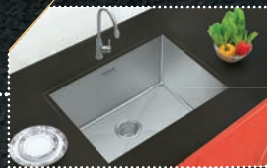

Handmade Sinks ..... Page No. 15