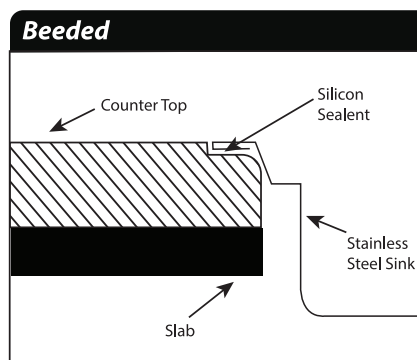

INSTALLATION INSTRUCTIONS

1) Do not install the Hindware Granite Sink till all the civil, electrical, carpentry & plumbing work in kitchen are done.
2) Unpack new sink from box and check the sinks for any damage.
3) Cut the granite/marble top with required cutting tool in correct size.
4) Check if the edges of top are even.
5) Carefully lay the fixing chemicals/cement below the beaded edge of the sink.
6) Fix the clean drain coupling in sink drain hole with waste pipe.
7) Prevent contact with water till sink is fixed.
8) Identify the pre-marked tap holes you need to drill. Using one hole saw, drill out the tap hole part from the underside of the sink and finish drilling the hole from the upper surface to ensure clean hole.

TERMS OF WARRANTY

<i>Granite Sinks</i>	<i>304 Stainless Steel Sinks</i>
Hindware Kitchen Ensemble Granite Sinks are warranted for the 5 years of the product against any manufacturing defects. This warranty is extended only to the original purchaser for normal residential use. Product replacement does not include transportation cost, installation cost, or any other charges for such items as diagnosis or replacement of any component part, faucet or any other expenses. Hindware Home Innovation Limited reserves the right to examine product and its installation prior to replacement. Waste coupling and other accessories are not covered under warranty. Our Warranty does not cover product failure or damage caused by the use of optional accessories, abusive treatment, misuse, bad or high TDS water environmental factors, normal wear and tear including dents and scratches, improper care and cleaning, commercial use, use of aggressive and abrasive cleaners, damage due to handling or failure to follow the recommended procedures for installation, care and maintenance as detailed in the installation and care guide provided with every sink. This warranty is extended only to the original consumer or the purchaser of this product.	Hindware Kitchen Ensemble warrants its stainless steel sinks for 25 years to the original purchaser for normal residential use. If any manufacturing defect is found in the product, it shall be replaced by the company. Product replacement does not include transportation cost, installation cost, or any other charges for such items as diagnosis or replacement of any component part, faucet or any other expenses. Hindware Home Innovation Limited reserves the right to examine product and its installation prior to replacement. Waste coupling and other accessories are not covered under warranty. Our Warranty does not cover product failure or damage caused by the use of optional accessories, abusive treatment, misuse, bad or high TDS water environmental factors, normal wear and tear including dents and scratches, improper care and cleaning, commercial use, use of aggressive and abrasive cleaners, damage due to handling or failure to follow the recommended procedures for installation, care and maintenance as detailed in the installation and care guide provided with every sink. This warranty is extended only to the original consumer or the purchaser of this product.